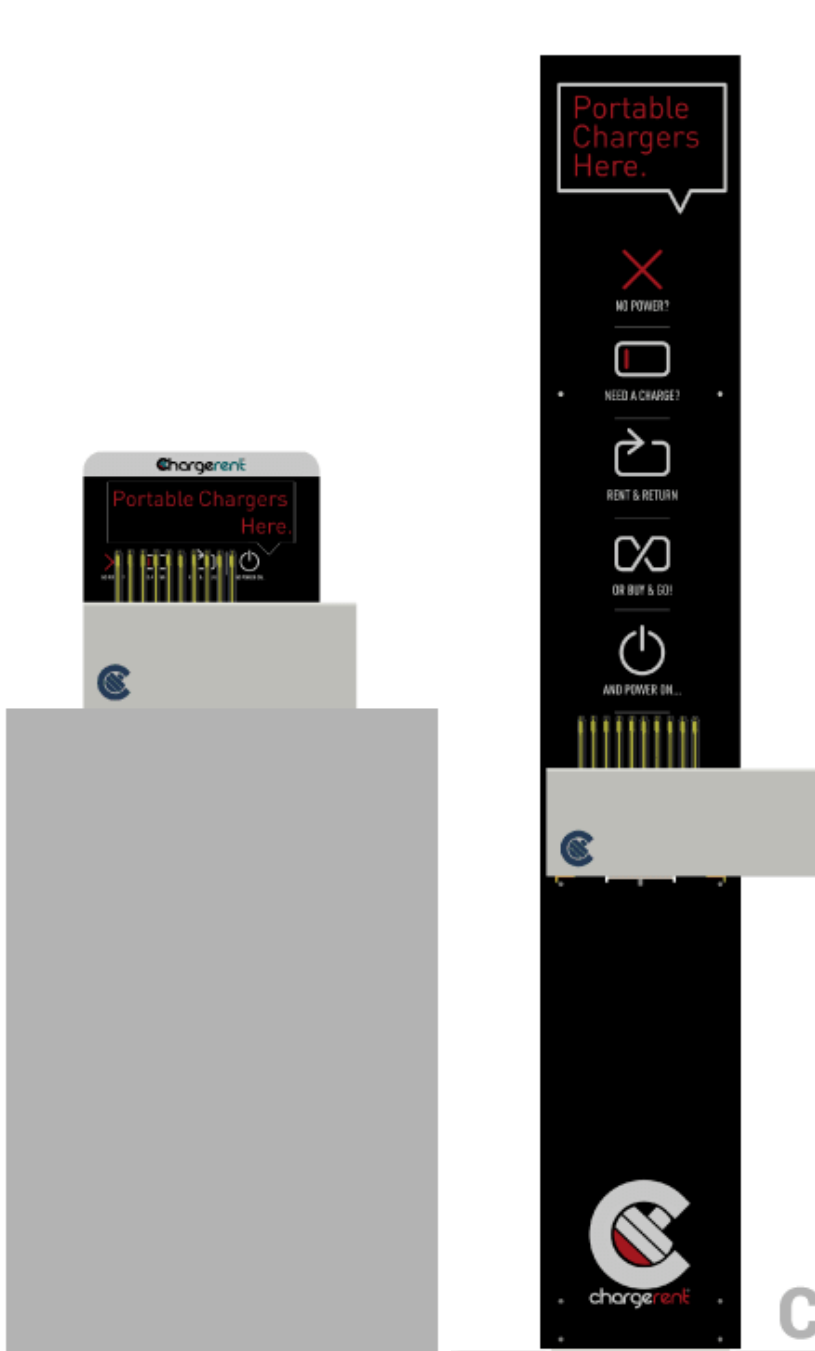

# 10 CAPACITY KIOSK

Model: CT10

	CT10 / CT10S
Capacity	10 Chargers
Screen Options	5 in.
Multimedia Capabilities	X
Self Charging	X
Remote Monitoring	✓
Branding Plate	✓ (optional)
Payment Accepted	Major Credit & Debit Cards, QR Payment, Apple and Google Pay
Connectivity	Integrated LTE Modem
ADA Compliance	✓
Power Requirements	Standard Outlet (110-230V / 15Amp)
Monthly Electric Usage	Total kWh: 26 Avg. Cost (US): \$3
CT10 Dimensions	W: 16.5 in. (420 mm) D: 8.35 in. (212 mm) H: 6.65 in. (169 mm)
CT10S Dimensions	W: 24 in. (600 mm) D: 20 in. (500 mm) H: 80 in. (2032 mm)